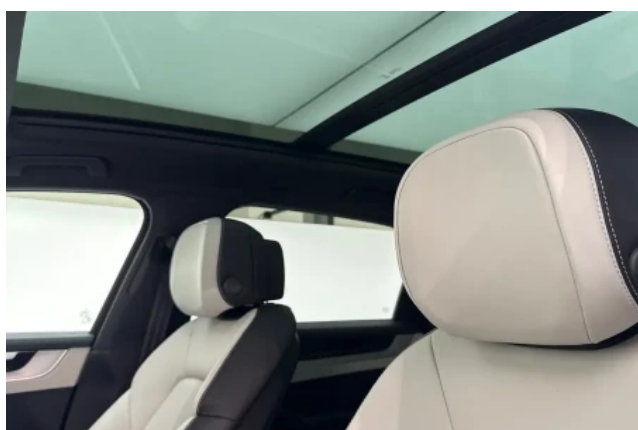

Specifications:

ID: DAM-344

Final Price: 140000.00 EUR

Interior Color: White

Number of Seats: 4

Steering Side: Right

Condition: New

Number of Owners: 1

10 km

3.0 l

4WD

Plug-in Hybrid Petrol

A/T

SUV