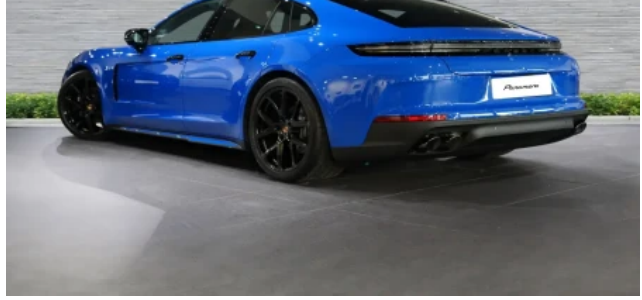

PORSCHE

PORSCHE

PORSCHE